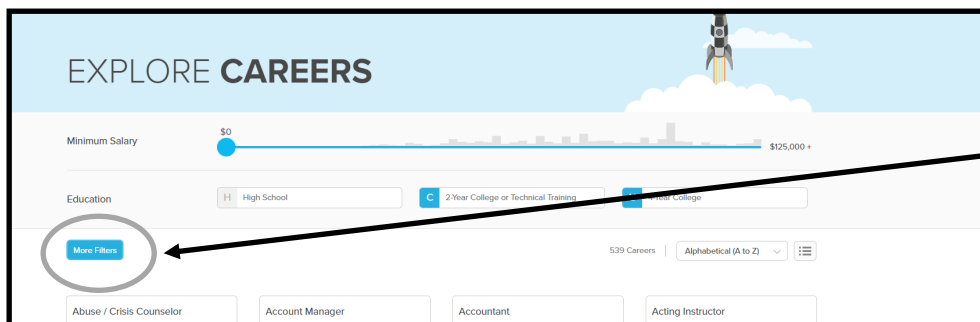

Grade 6 Career Activities

Xello's Career Filter

Go to www.loyal.k12.wi.su

Click on Xello under the Quick Links

Your username will be: **LOY-XXXXXXXXX**

You must	First 5	First 3
type the	letters of	letters of
LOY and the	your last	your first
hyphen -	name	name

You should have created a new password from the last handout/video. If you did not do this, please go back now and either watch the first XELLO video or look at the first handout.

From the Xello dashboard, select **Careers**

Let's use all of the Filter features. Click on **More Filters**

Set each of the filters and see what Careers XELLO suggests for you!