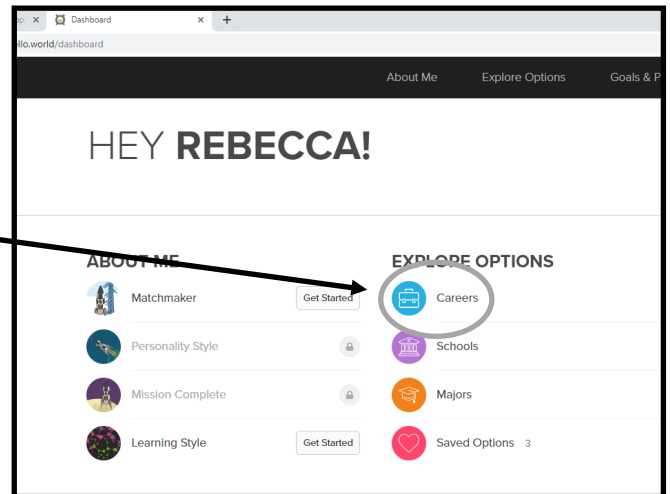

Grade 6 Career Activities

Xello's Career Filter

Go to www.loyal.k12.wi.su

Click on Xello under the Quick Links

Your username will be: **LOY-XXXXXXXXX**

You must	First 5	First 3
type the	letters of	letters of
LOY and the	your last	your first
hyphen -	name	name

You should have created a new password from the last handout/video. If you did not do this, please go back now and either watch the first XELLO video or look at the first handout.

From the Xello dashboard, select **Careers**